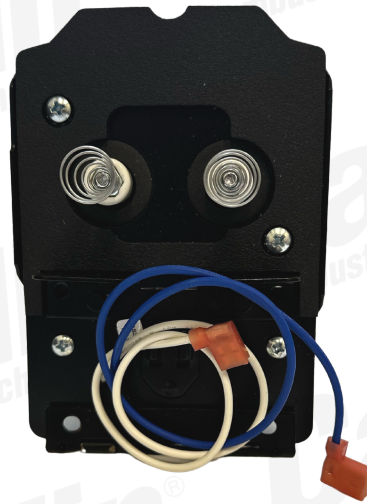

IT'S HERE

PRO-X 45000 IGNITOR

NOW WITH MOUNTED BASEPLATE OPTIONS!

Built for Beckett
AF/AG Ignitor Kit
Part #: 45000S0BK1

Built for Carlin
Residential Ignitor Kit
Part #: 45000S0CAS

203-680-9401

126 BAILEY ROAD
NORTH HAVEN, CT