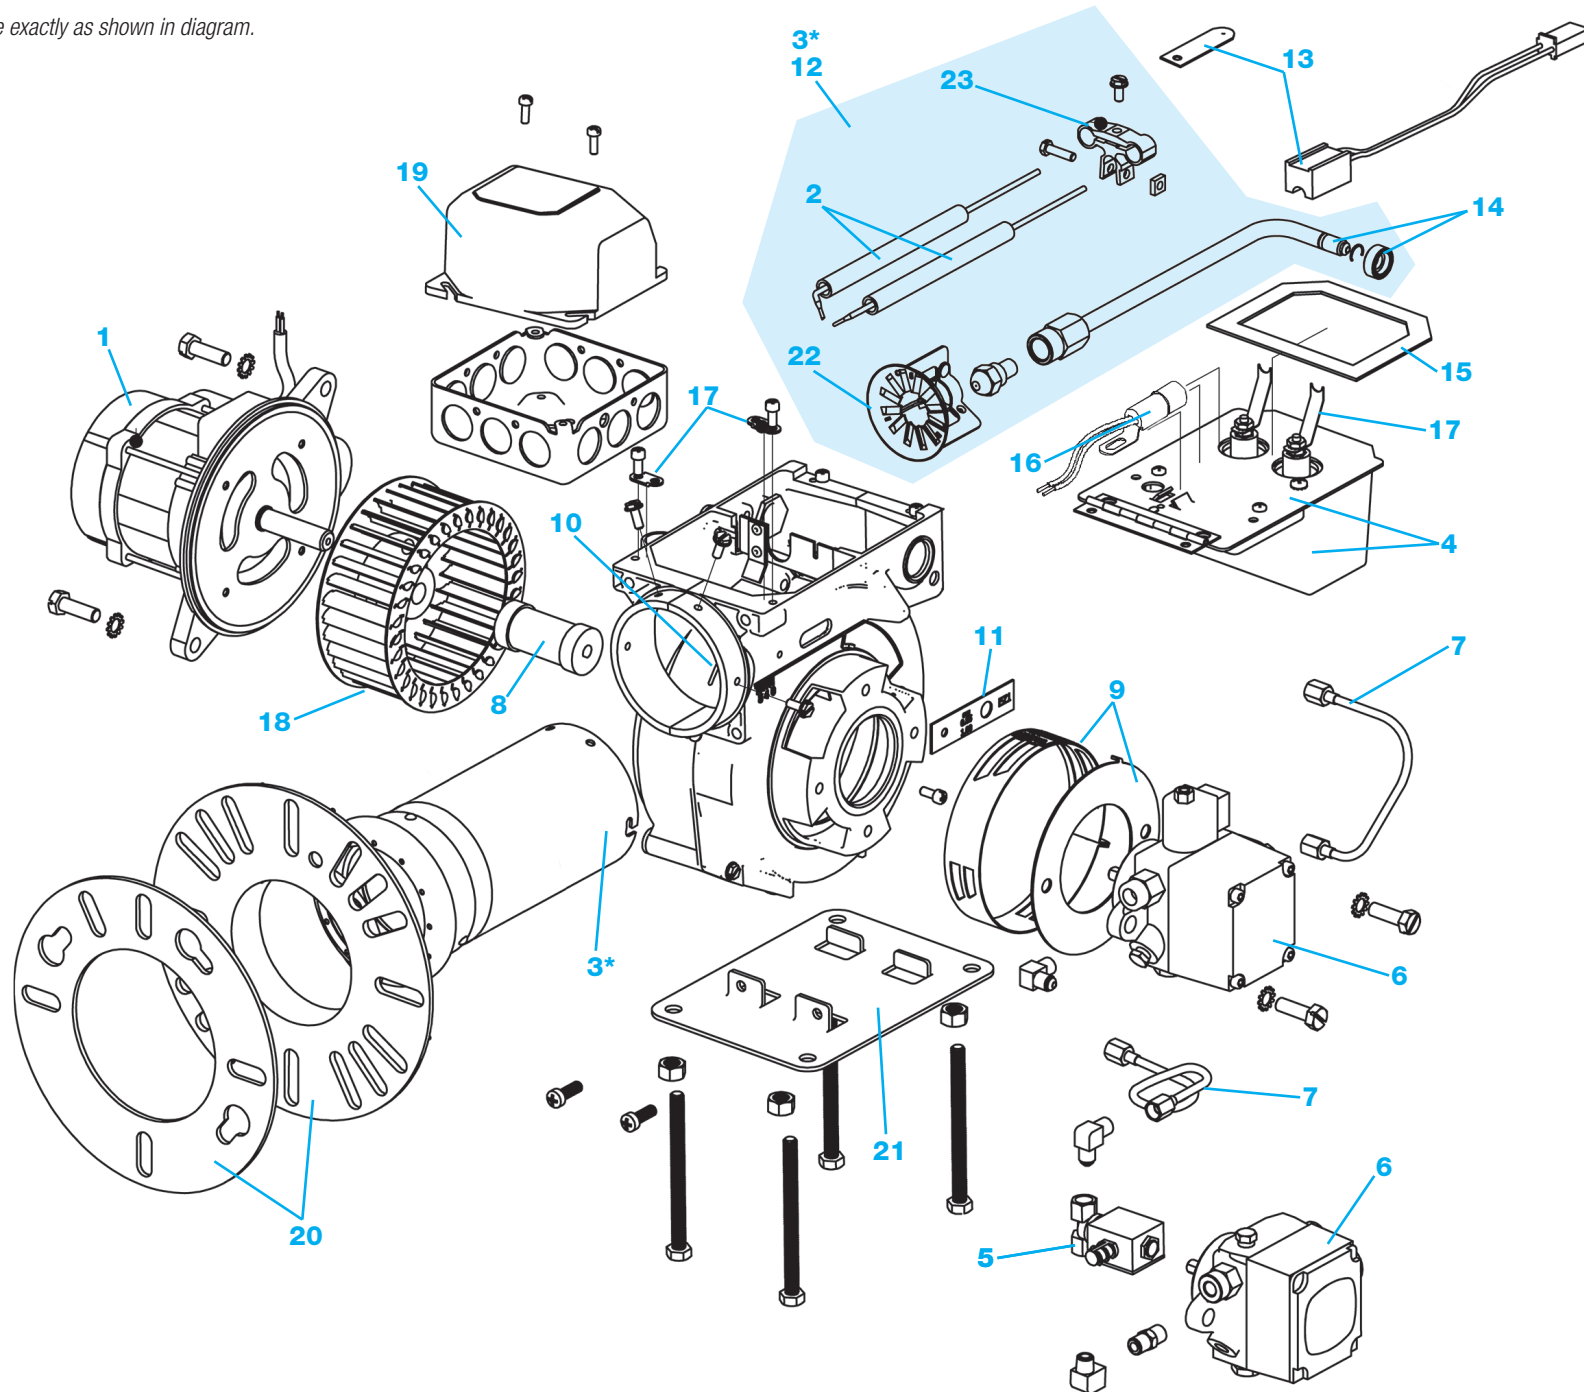

EZ Oil Burners

Note: Parts may not be exactly as shown in diagram.

*3 includes selected air tube and combustion head assembly

Replacement Parts

EZ Oil Burners

ITEM	PART NO.	DESCRIPTION	EZ1	EZ2	EZ3
1	98022S	1/6HP PSC Motor, 48 M Frame	•	•	•
2	82750S	Electrode set (2), – 4", 5-3/4" OAL	•		
	82768S	Electrode set (2), – 5", 6-3/4" OAL	•	•	•
	82776S	Electrode set (2), – 7", 8-3/4" OAL	•	•	•
	82784S	Electrode set (2), – 9", 10-3/4" OAL	•	•	•
	82792S	Electrode set (2), – 11", 12-3/4" OAL	•	•	•
3	78071S	EZ1 5" Air Tube/Combustion Head Assy	•		
	78089S	EZ1 7" Air Tube/Combustion Head Assy	•		
	78105S	EZ1 9" Air Tube/Combustion Head Assy	•		
	78113S	EZ1 11" Air Tube/Combustion Head Assy	•		
	84764S	EZ2/3 5" Air Tube/Combustion Head Assy		•	•
	84772S	EZ2/3 7" Air Tube/Combustion Head Assy		•	•
	84780S	EZ2/3 9" Air Tube/Combustion Head Assy		•	•
	84798S	EZ2/3 11" Air Tube/Combustion Head Assy		•	•
4	41000S	110V Ignitor	•	•	•
	41000S0CAS	110V Ignitor on Baseplate	•	•	•
5	SVC10FFS	Oil Valve	•	•	•
	98289S	Oil Valve Kit with fittings	•	•	•
6	22996S	Fuel Unit A2VA-7116	•	•	•
	98750S	Fuel Unit A2VA-3006 with solenoid	•	•	•
	27813B20S	Fuel Unit A2VA-7116 B20	•	•	•
	98750B20S	Fuel Unit A2VA-3006 B20 with solenoid	•	•	•
7	34397S	Oil line kit (incl. all oil lines)	•	•	•
	34470S	Oil line for Pump to Combustion Head	•	•	•
8	75564S	Fuel Unit Coupling	•	•	•
9	98055S	EZ1 Airband/Air Shutter Kit	•		
	98087S	EZ2 Airband/Air Shutter Kit		•	
	98096S	EZ3 Airband/Air Shutter Kit			•
10	98059AS	Augmentor, rivet & washer kit	•	•	•
11	81570S	Head bar kit (7 bars & screw)	•		
	84715S	Head bar kit (4 bars & screw)		•	
	86389S	Head bar kit (3 bars & screw)			•